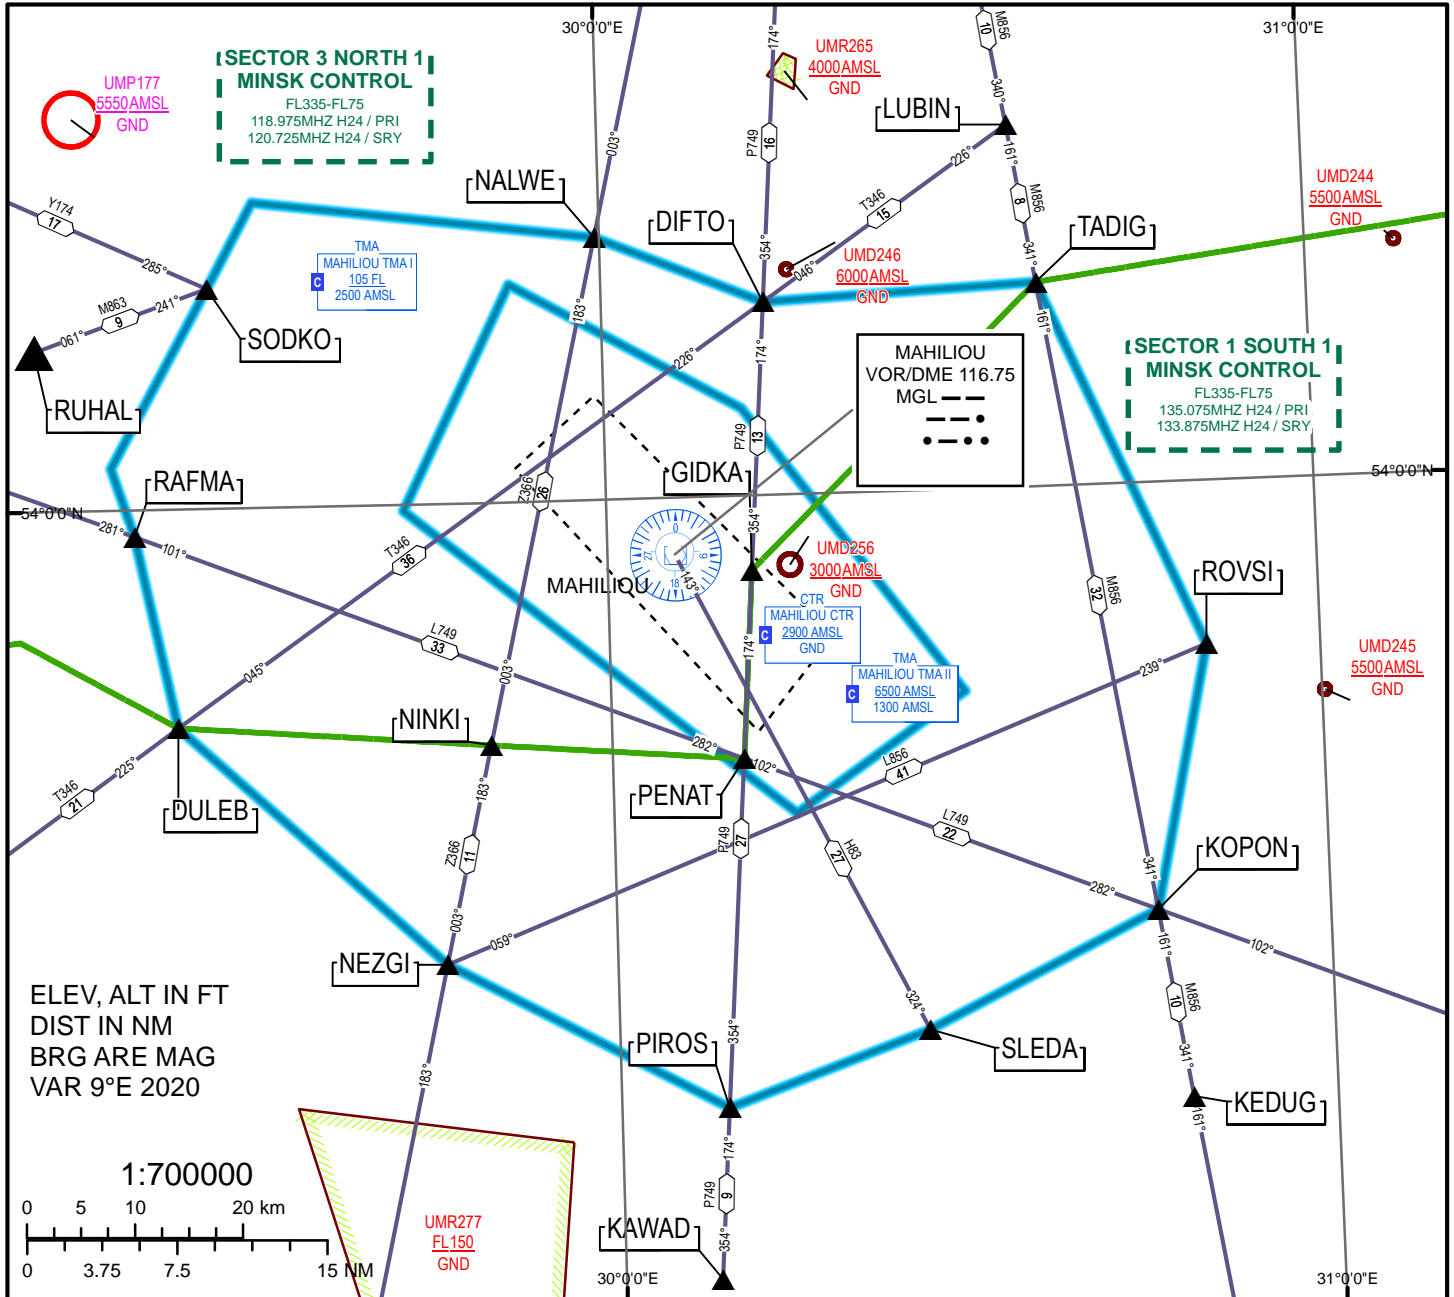

AREA CHART - ICAO

ARRIVAL, DEPARTURE AND TRANSIT ROUTES

MAHILIOU TMA

MAHILIOU TOWER	HO (EN)	127.100
MAHILIOU MET	HO (EN)	118.075
	HO (RU)	126.200

FIR boundary coincides with state border between RUSSIA and BELARUS.

CHANGE: Magnetic VAR.

THIS PAGE INTENTIONALLY LEFT BLANK